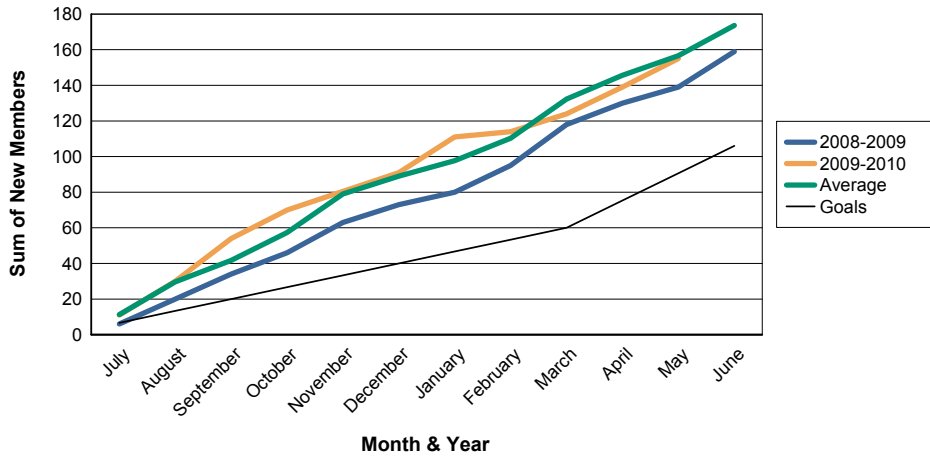

For District 4 C5

Sum of Charter Members/ Month & Year

For District 4 C5

3 Year Comparisons for GMT Constitutional Area 1

By GMT District

As of May 2010

Sum of New Members/ Month & Year

For District 4 C5

Sum of Dropped Members/ Month & Year

For District 4 C5

Sum of Net Members/ Month & Year

For District 4 C5