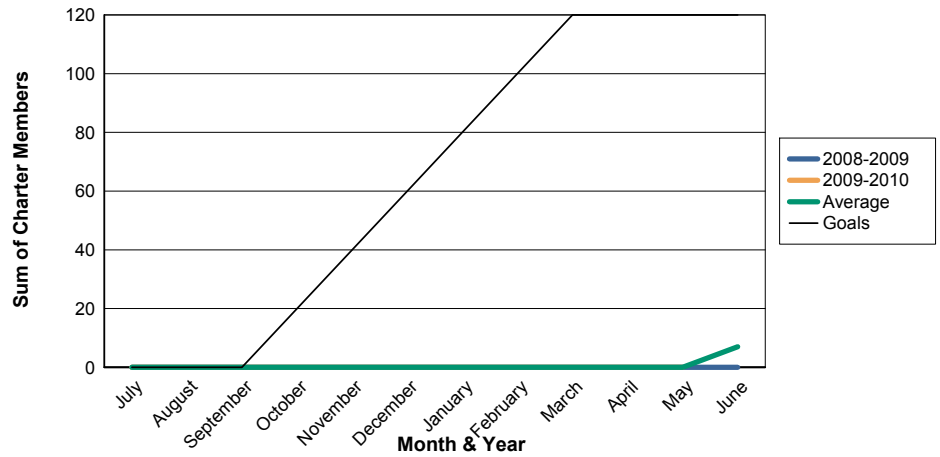

Sum of Charter Members/ Month & Year

For District 4 C5