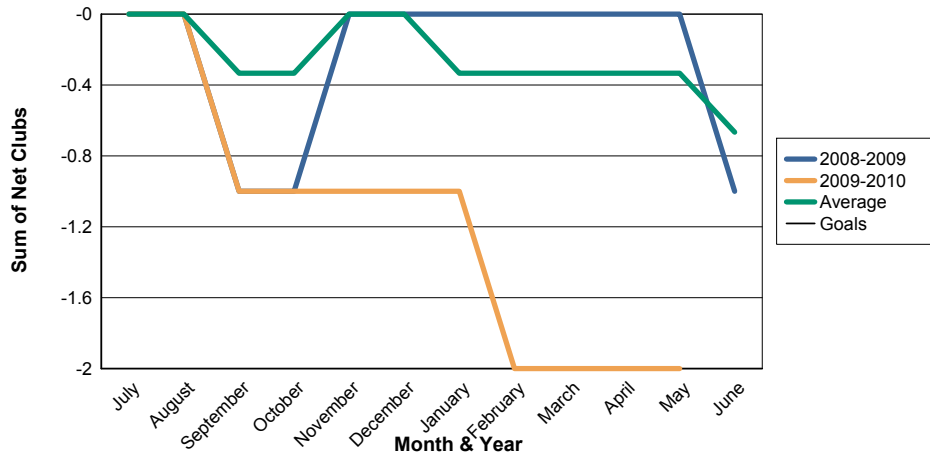

Sum of Net Clubs/ Month & Year

For District 4 C5