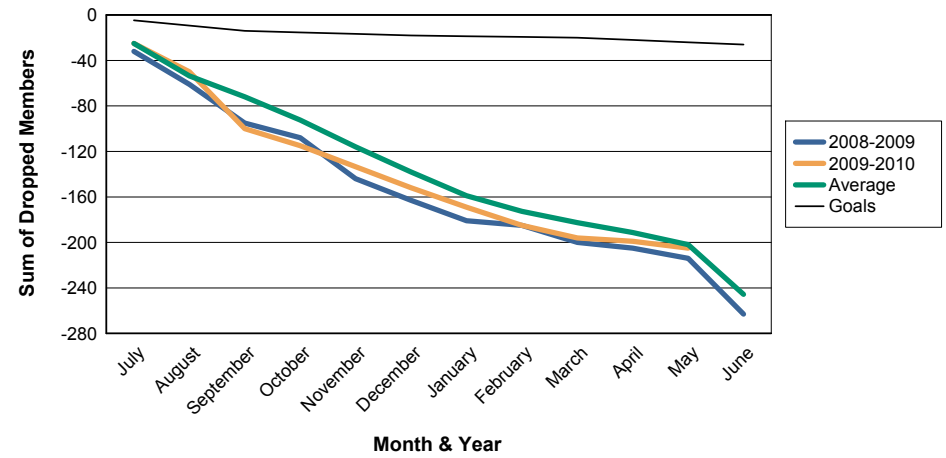

For District 4 C5

Sum of Charter Members/ Month & Year

For District 4 C5

3 Year Comparisons for GMT Constitutional Area 1

By GMT District

As of May 2010

Sum of New Members/ Month & Year

For District 4 C5

Sum of Dropped Members/ Month & Year

For District 4 C5

Sum of Net Members/ Month & Year

For District 4 C5