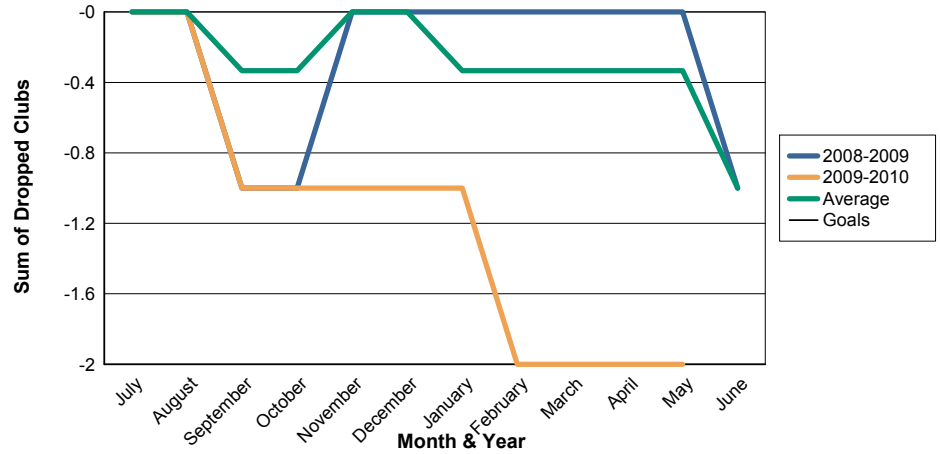

3 Year Comparisons for GMT Constitutional Area 1

By GMT District

As of May 2010

Sum of New Clubs/ Month & Year

For District 4 C5

Sum of Dropped Clubs/ Month & Year

For District 4 C5

Sum of Net Clubs/ Month & Year