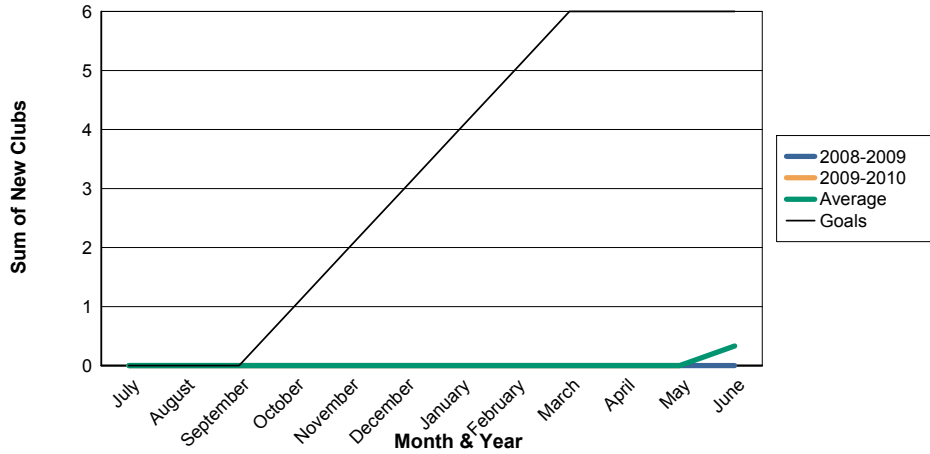

3 Year Comparisons for GMT Constitutional Area 1

By GMT District

As of May 2010

Sum of New Clubs/ Month & Year

For District 4 C5

Sum of Dropped Clubs/ Month & Year

For District 4 C5

Sum of Net Clubs/ Month & Year